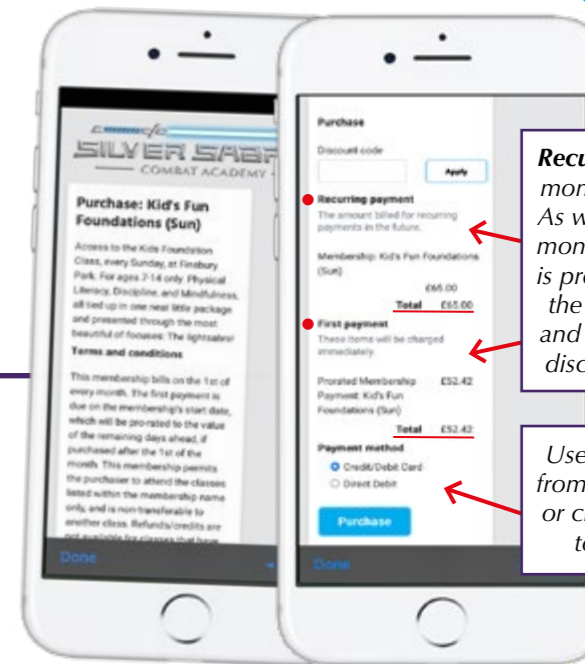

*IMPORTANT: Kid's Fun Foundations is the only dedicated kid's class. Hendon (7pm) and Stevenage (7.30pm) are suitable for children if accompanied by a paying adult.

Recurring payment is the monthly fee for the plan. As we bill on 1st of every month, the **First payment** is prorated for days left in the month of purchase, and also reflective of any discount codes applied.

Use stored card details from Trial Class booking, or change your method to a Direct Debit.

3 START BOOKING CLASSES

Press the **Calendar** icon. **Switch to your child's name** using the drop-down menu. Pick a date and **select the class**.

The correct class will show their membership plan and a blue **Book Now** button. An incorrect class, or wrong profile, will show a purchase required button.

You can view and cancel their bookings in **My bookings**. **Switch to child**.