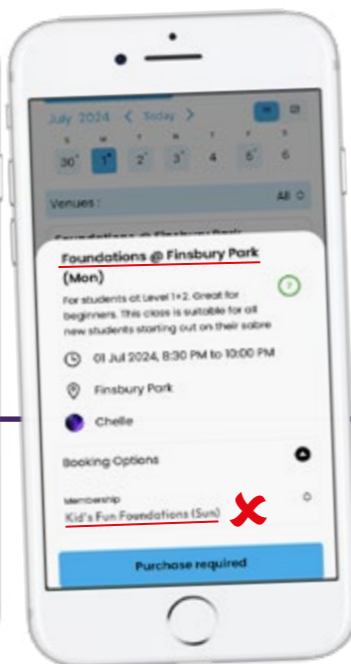

Recurring payment is the monthly fee for the plan. As we bill on 1st of every month, the **First payment** is prorated for days left in the month of purchase, and also reflective of any discount codes applied.

Use stored card details from Trial Class booking, or change your method to a Direct Debit.

3 START BOOKING CLASSES

Press the **Calendar** icon. **Switch to your child's name** using the drop-down menu. Pick a date and **select the class**.

The correct class will show their membership plan and a blue **Book Now** button. An incorrect class, or wrong profile, will show a purchase required button.

You can view and cancel their bookings in **My bookings**. **Switch to child**.