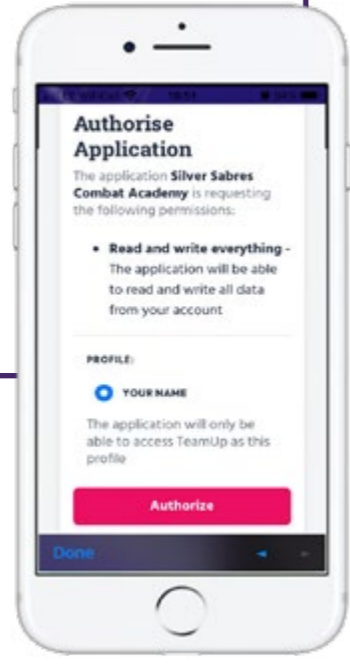

All of our memberships and class bookings are handled by our **Silver Sabres app**. To access it, you need a TeamUp account; which was already created through our website when you booked your child onto a Trial Class! Simply follow the steps below to learn more about our app, access your account, purchase your child's membership plan, and start booking classes...

1 GET THE APP & LOG IN

Head to the app/play store and download the **Silver Sabres app**.

Allow notifications. Then **log in** with the same details you used to book the Trial Class.

Authorise our app to upload your details from TeamUp.