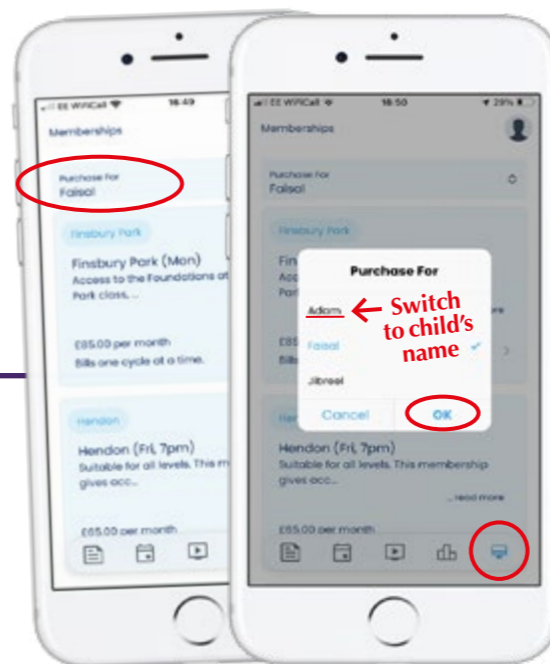

1 GET THE APP & LOG IN

Head to the app/play store and download the **Silver Sabres app**.

Allow notifications. Then **log in** with the same details you used to book the Trial Class.

Authorise our app to upload your details from TeamUp.

If you've forgotten your password, head to goteamup.com/login to reset it.

2 PURCHASE YOUR CHILD'S MEMBERSHIP PLAN

The **Newsfeed** keeps you up to date with cool announcements.

Press the **Card** icon. **Switch to your child's name**. Scroll through and find our **kid's** membership plan.*

Select plan to view details and parental waiver.

Scroll down to see final prices, and choose a payment method.

***IMPORTANT:** Kid's Fun Foundations is the only dedicated kid's class. Hendon (7pm) and Stevenage (7.30pm) are suitable for children if accompanied by a paying adult.

Use stored card details from Trial Class booking, or change your method to a Direct Debit.

3 START BOOKING CLASSES

Press the **Calendar** icon. **Switch to your child's name** using the drop-down menu. Pick a date and **select the class**.