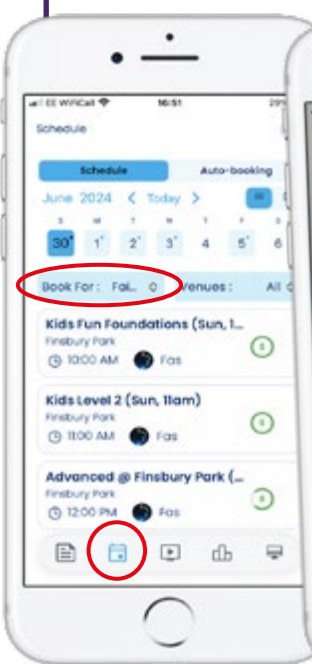

Use stored card details from Trial Class booking, or change your method to a Direct Debit.

3 START BOOKING CLASSES

Press the **Calendar** icon. **Switch to your child's name** using the drop-down menu. Pick a date and **select the class**.

The correct class will show their membership plan and a blue **Book Now** button. An incorrect class, or wrong profile, will show a purchase required button.

You can view and cancel their bookings in **My bookings**. **Switch to child**.