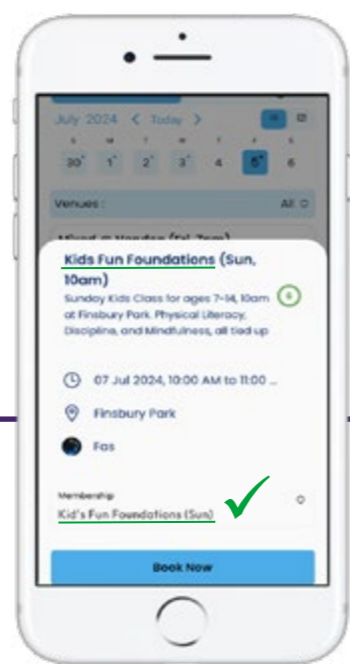

Select plan to view details and parental waiver.

Scroll down to see final prices, and choose a payment method.

***IMPORTANT:** Kid's Fun Foundations is the only dedicated kid's class. Hendon (7pm) and Stevenage (7.30pm) are suitable for children if accompanied by a paying adult.

Use stored card details from Trial Class booking, or change your method to a Direct Debit.

3 START BOOKING CLASSES

Press the **Calendar** icon. **Switch to your child's name** using the drop-down menu. Pick a date and **select the class**.

The correct class will show their membership plan and a blue **Book Now** button. An incorrect class, or wrong profile, will show a purchase required button.

You can view and cancel their bookings in **My bookings**. **Switch to child**.