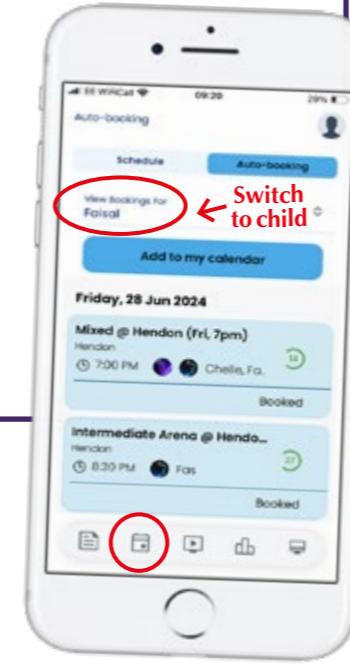

Recurring payment is the monthly fee for the plan. As we bill on 1st of every month, the **First payment** is prorated for days left in the month of purchase, and also reflective of any discount codes applied.

Use stored card details from Trial Class booking, or change your method to a Direct Debit.

3 START BOOKING CLASSES

Press the **Calendar** icon. **Switch to your child's name** using the drop-down menu. Pick a date and **select the class**.

The correct class will show their membership plan and a blue **Book Now** button. An incorrect class, or wrong profile, will show a purchase required button.

You can view and cancel their bookings in **My bookings**. **Switch to child**.