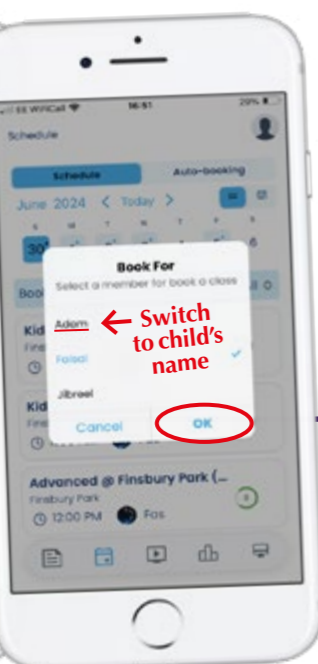

Use stored card details from Trial Class booking, or change your method to a Direct Debit.

3 START BOOKING CLASSES

Press the **Calendar** icon. **Switch to your child's name** using the drop-down menu. Pick a date and **select the class**.

The correct class will show their membership plan and a blue **Book Now** button. An incorrect class, or wrong profile, will show a purchase required button.

You can view and cancel their bookings in **My bookings**. **Switch to child**.