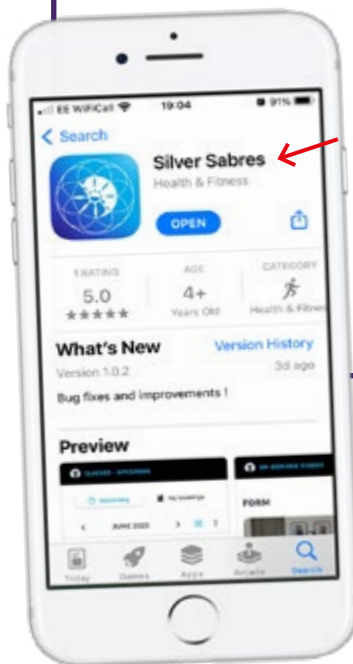

All of our memberships and class bookings are handled by our **Silver Sabres app**. To access it, you need a TeamUp account; which was already created through our website when you booked your child onto a Trial Class! Simply follow the steps below to learn more about our app, access your account, purchase your child's membership plan, and start booking classes...

1 GET THE APP & LOG IN

Head to the app/play store and download the **Silver Sabres app**.

Allow notifications. Then **log in** with the same details you used to book the Trial Class.

Authorise our app to upload your details from TeamUp.